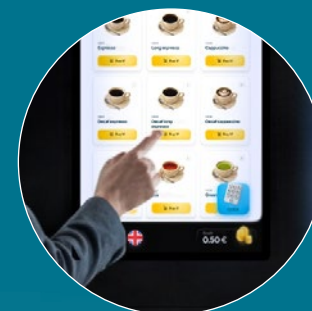

Ergonomic visibility and intuitive product display