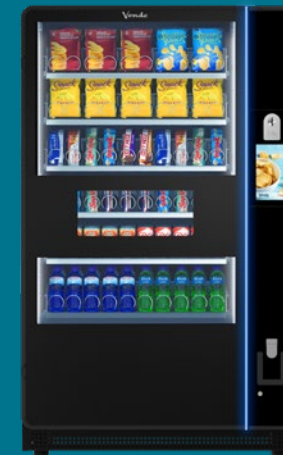

G Drink
Vendo Legend[®]
DG9

G Caffè
Vendo Legend[®]
HGE

G Snack
Vendo Legend[®]
SGX

Brain
Vendo Legend[®]
MGV

G Snack Evolution
Vendo Legend[®]
AGX

Rounded cabinet architecture inspired by the classic Vendo style of the 50s and 60s

Original Vendo logo, a symbol of our pioneering spirit and authenticity

Balanced illumination, combining vertical LED lighting

Refined metal and aluminium accents for a premium aesthetic

Ergonomic visibility and intuitive product display

Designed for premium environments where aesthetics and brand image are as important as functionality.

Smart Connectivity

IoT integration, remote management and 10"/18.5" touchscreen interface

Sustainable Refrigeration